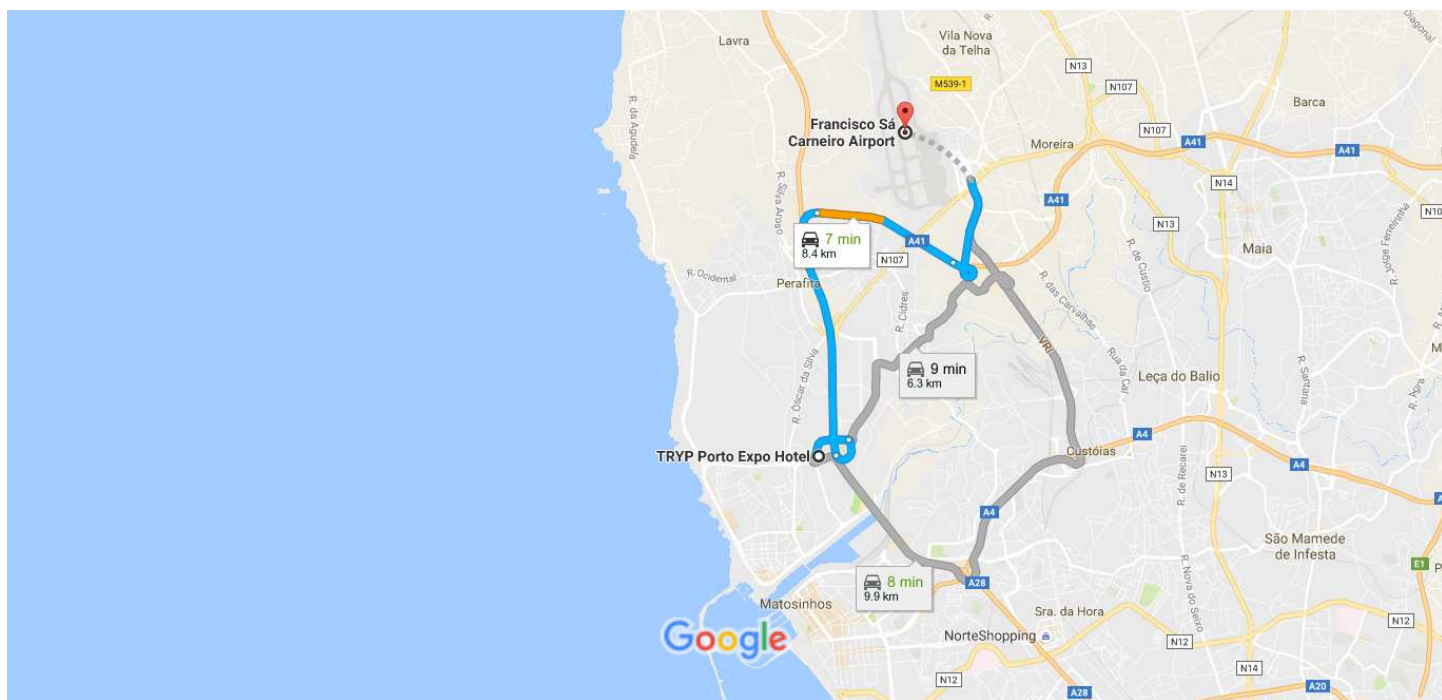

Google Maps TRYP Porto Expo Hotel to Francisco Sá Carneiro Airport

Drive 8.4 km, 7 min

Map data ©2016 Google 1 km

via A28

6 min without traffic

⚠ This route has tolls.

7 min

8.4 km

via VRI

7 min without traffic

8 min

9.9 km

via R. Veloso Salgado

9 min without traffic

9 min

6.3 km